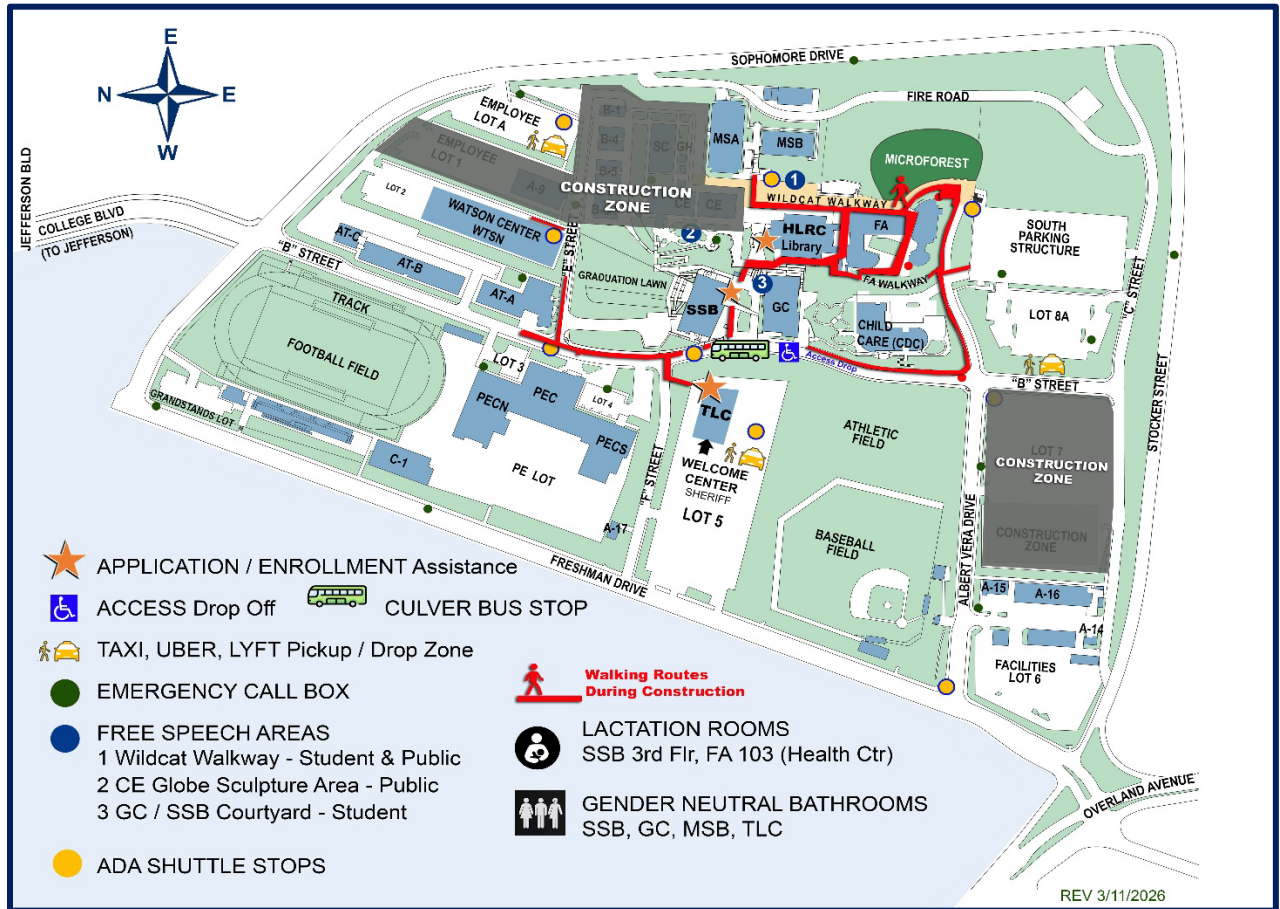

SSB

HLRC  
Library

GC

TLC

MSA / MSB

FA

PEC S GYM  
PEC N

Office Hours

9000 Overland Avenue  
Culver City, CA 90230

Additional Entrance at  
10100 Jefferson

### Application & Enrollment Assistance

- Welcome Ctr ..... TLC 1<sup>st</sup> Flr
- Admissions / Registration ..... SSB 2<sup>nd</sup> Flr
- Learning Ctr ..... HLRC 1<sup>st</sup> Flr
- ASO ..... FA 209
- Bookstore ..... SSB 1<sup>st</sup> Flr
- Business office ..... SSB 3<sup>rd</sup> Flr
- Counseling ..... SSB 350
- Financial aid ..... SSB 2<sup>nd</sup> Flr
- Library ..... HLRC 2<sup>nd</sup> Flr
- Campus Security ..... TLC 1<sup>st</sup> Flr

### Services

- Basic Needs / Free Market ..... FA 104
- BSU / Umoja ..... PEC S 122
- Café ..... SSB 1<sup>st</sup> Flr  
(Food also available in the Bookstore  
and Library 1<sup>st</sup> Flr vending machines)
- CalWorks ..... FA 204
- Career Center ..... TLC 220
- College 2 Career (C2C) ..... FA 205
- Child Care ..... CDC
- Disabled Student Services (DSPS) SSB 320
- Dream Center ..... FA 300
- EOPS / CARE ..... SSB 330
- EOC & Talent Search ..... FA 309
- Foster Youth ..... SSB 330
- Health Center ..... FA 103
- Lactation Room ..... SSB 3<sup>rd</sup> Flr & FA 103
- LGBTQ Center ..... FA 300
- Outreach ..... TLC 1<sup>st</sup> Flr (Welcome Ctr)
- Rising Scholars ..... FA 208
- Upward Bound & UB - Math ..... FA 309
- Transfer Center ..... SSB 340
- Tutoring ..... HLRC 1<sup>st</sup> Flr
- Veterans Center ..... FA 102 & Admissions