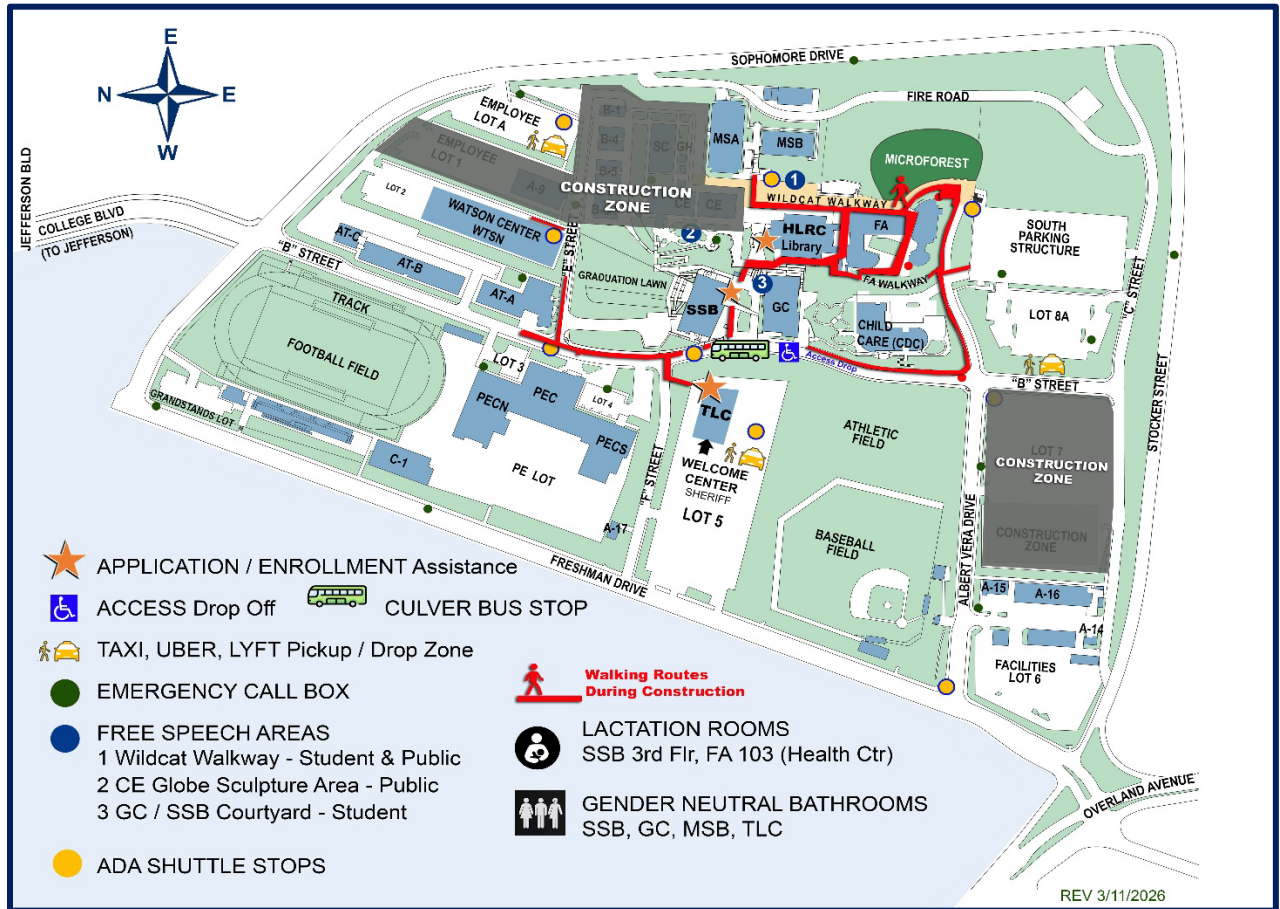

SSB

HLRC  
Library

GC

TLC

MSA / MSB

FA

PEC S GYM  
PEC N

Office Hours

9000 Overland Avenue  
Culver City, CA 90230

Additional Entrance at  
10100 Jefferson

### Application & Enrollment Assistance

- Welcome Ctr ..... TLC 1<sup>st</sup> Flr
- Admissions / Registration ..... SSB 2<sup>nd</sup> Flr
- Learning Ctr ..... HLRC 1<sup>st</sup> Flr
- ASO ..... FA 209
- Bookstore ..... SSB 1<sup>st</sup> Flr
- Business office ..... SSB 2<sup>nd</sup> Flr
- Counseling ..... SSB 350
- Financial aid ..... SSB 2<sup>nd</sup> Flr
- Library ..... HLRC 2<sup>nd</sup> Flr
- Campus Security ..... TLC 1<sup>st</sup> Flr

### Services

- Basic Needs / Free Market ..... FA 104
- BSU / Umoja ..... PEC S 122
- Café ..... SSB 1<sup>st</sup> Flr  
(Food also available in the Bookstore  
and Library 1<sup>st</sup> Flr vending machines)
- CalWorks ..... FA 204
- Career Center ..... TLC 220
- College 2 Career (C2C) ..... FA 205
- Child Care ..... CDC
- Disabled Student Services (DSPS) SSB 320
- Dream Center ..... FA 300
- EOPS / CARE ..... SSB 330
- EOC & Talent Search ..... FA 309
- Foster Youth ..... SSB 330
- Health Center ..... FA 103
- Lactation Room ..... SSB 3<sup>rd</sup> Flr & FA 103
- LGBTQ Center ..... FA 300
- Outreach ..... TLC 1<sup>st</sup> Flr (Welcome Ctr)
- Rising Scholars ..... FA 208
- Upward Bound & UB - Math ..... FA 309
- Transfer Center ..... SSB 340
- Tutoring ..... HLRC 1<sup>st</sup> Flr
- Veterans Center ..... FA 102 & Admissions