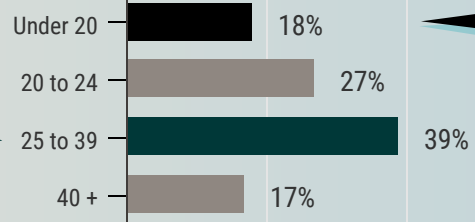

VALLEY COLLEGE

814

Black / African American students enrolled in classes for credit in **Fall 2019**

62%
were **CONTINUING** students

First Time in College : 13%

80%
attended **PART-TIME**

20% attended Full-Time

53%
were **FEMALE**

39%
were between **25 & 39** years old

18% were under 20

63%
utilized **Financial Aid Grants**