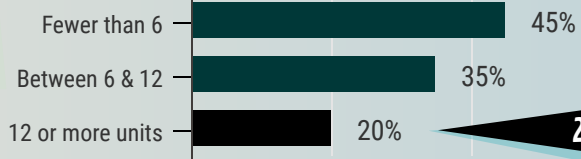

VALLEY COLLEGE

814

Black / African American students enrolled in classes for credit in **Fall 2019**

62%
were **CONTINUING** students

First Time in College : 13%

80%
attended **PART-TIME**

20% attended Full-Time

53%
were **FEMALE**

39%
were between **25 & 39** years old

18% were under 20

63%
utilized **Financial Aid Grants**