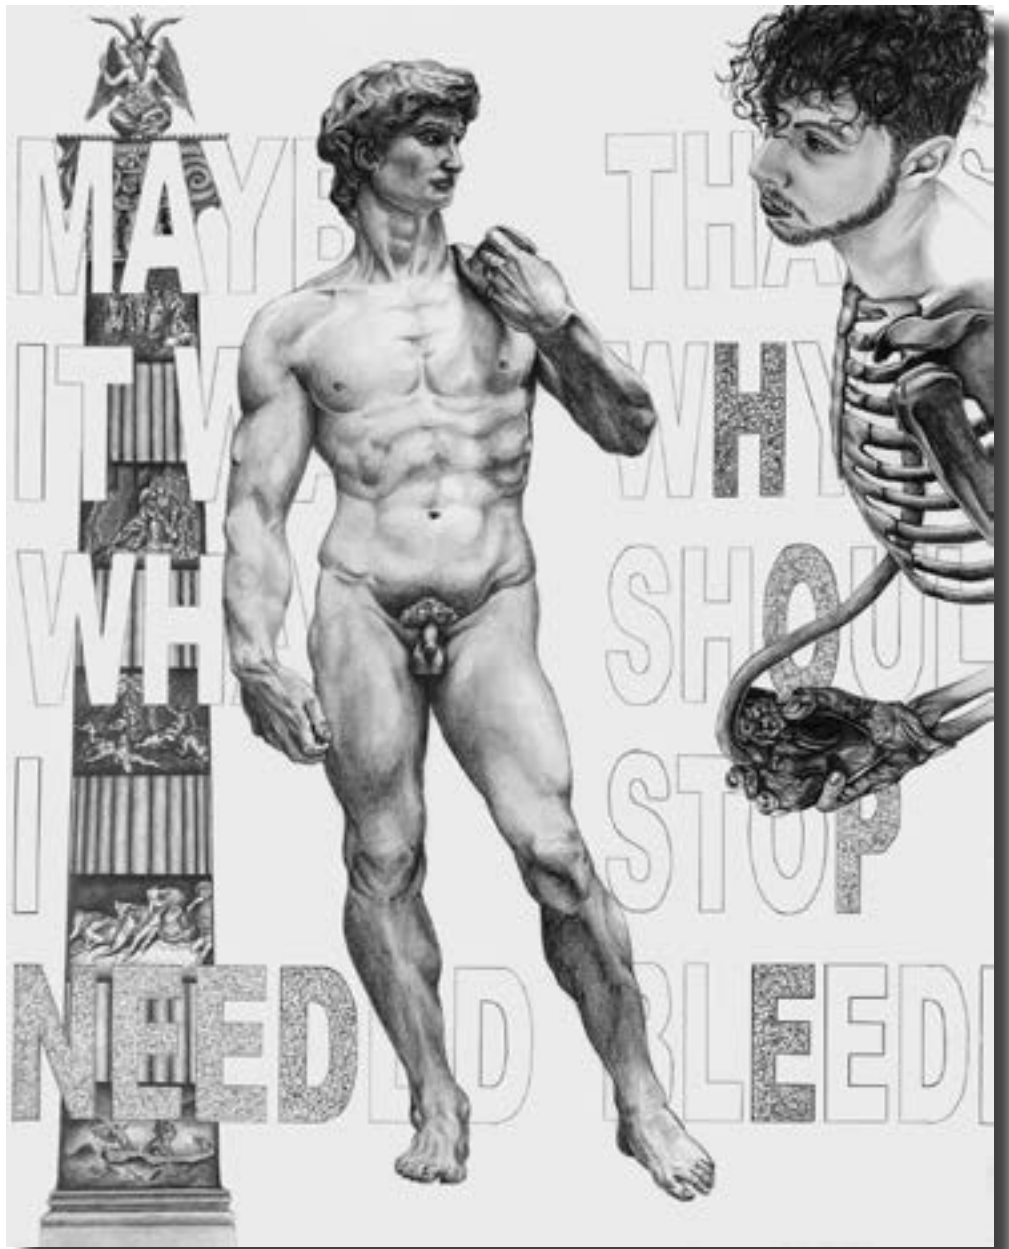

ASH MARKOSYAN
00'S AVRIL LAVIGNE
CHARCOAL
14" X 17"
FALL 2020
PROFESSOR CAROL BISHOP
DRAWING II