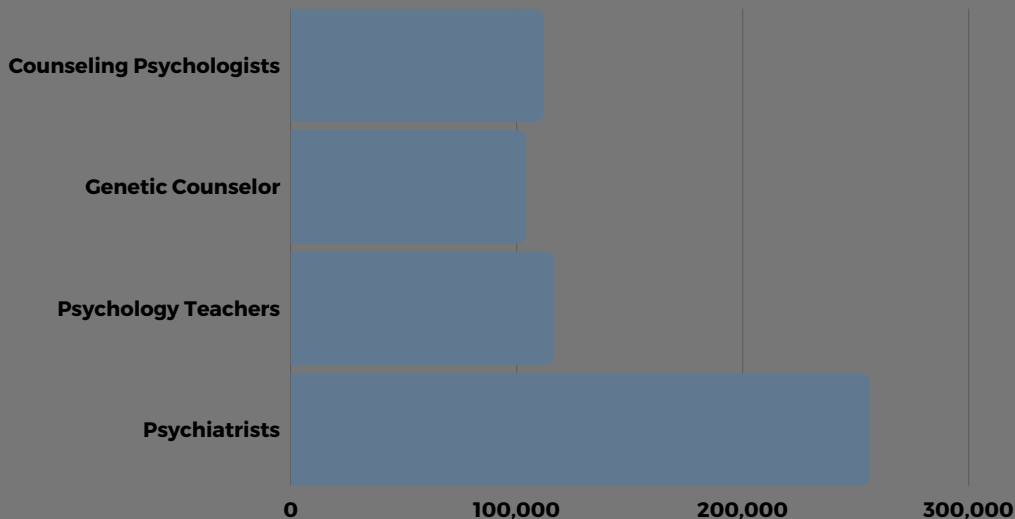

*EARNINGS

*Earning can vary by occupation and experience. The following are average annual wages as of 2019 in California based on California Career Zone <https://www.cacareerzone.org/>