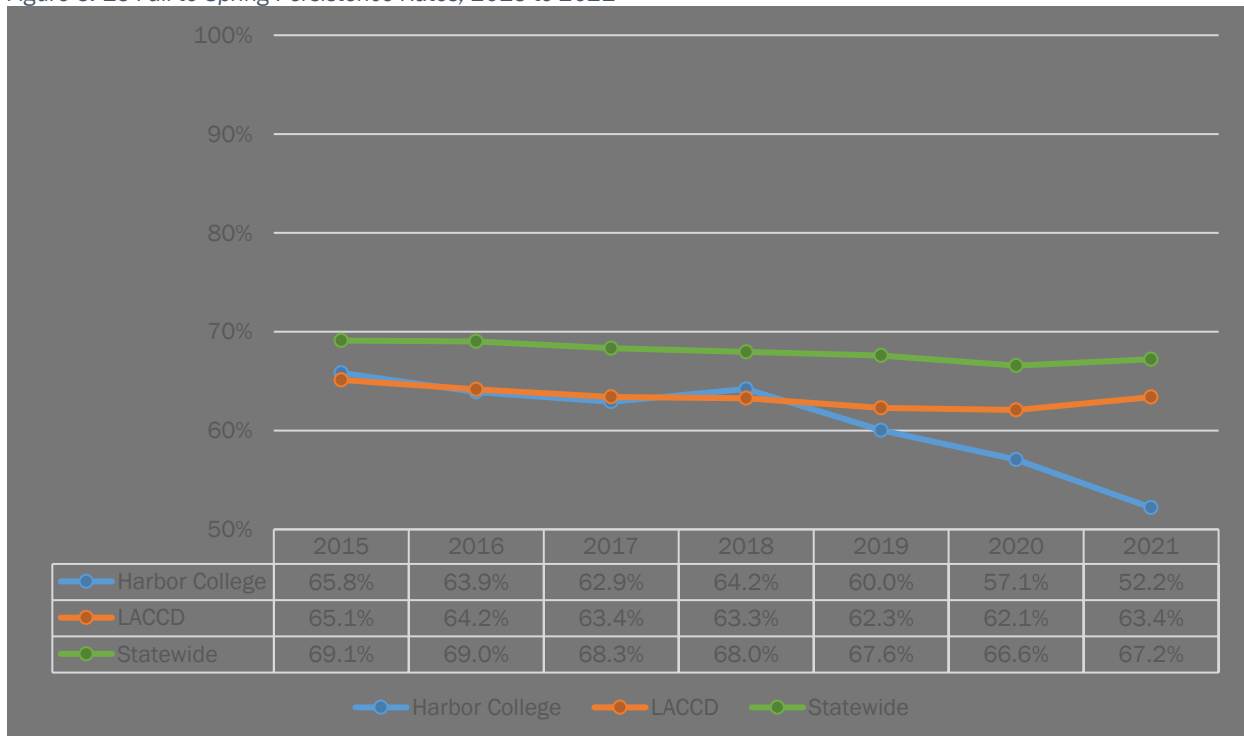

Persistence Rates

Persisted from Fall to Spring at the Same College

Table 5. 25 Fall to Spring Persistence Rates, 2015 to 2021

Year	LAHC	LACCD	Statewide
2015	65.8%	65.1%	69.1%
2016	63.9%	64.2%	69.0%
2017	62.9%	63.4%	68.3%
2018	64.2%	63.3%	68.0%
2019	60.0%	62.3%	67.6%
2020	57.1%	62.1%	66.6%
2021	52.2%	63.4%	67.2%

Figure 5. 15 Fall to Spring Persistence Rates, 2015 to 2021

Source: Student Success Metrics: <https://www.calpassplus.org/LaunchBoard/Student-Success-Metrics.aspx>