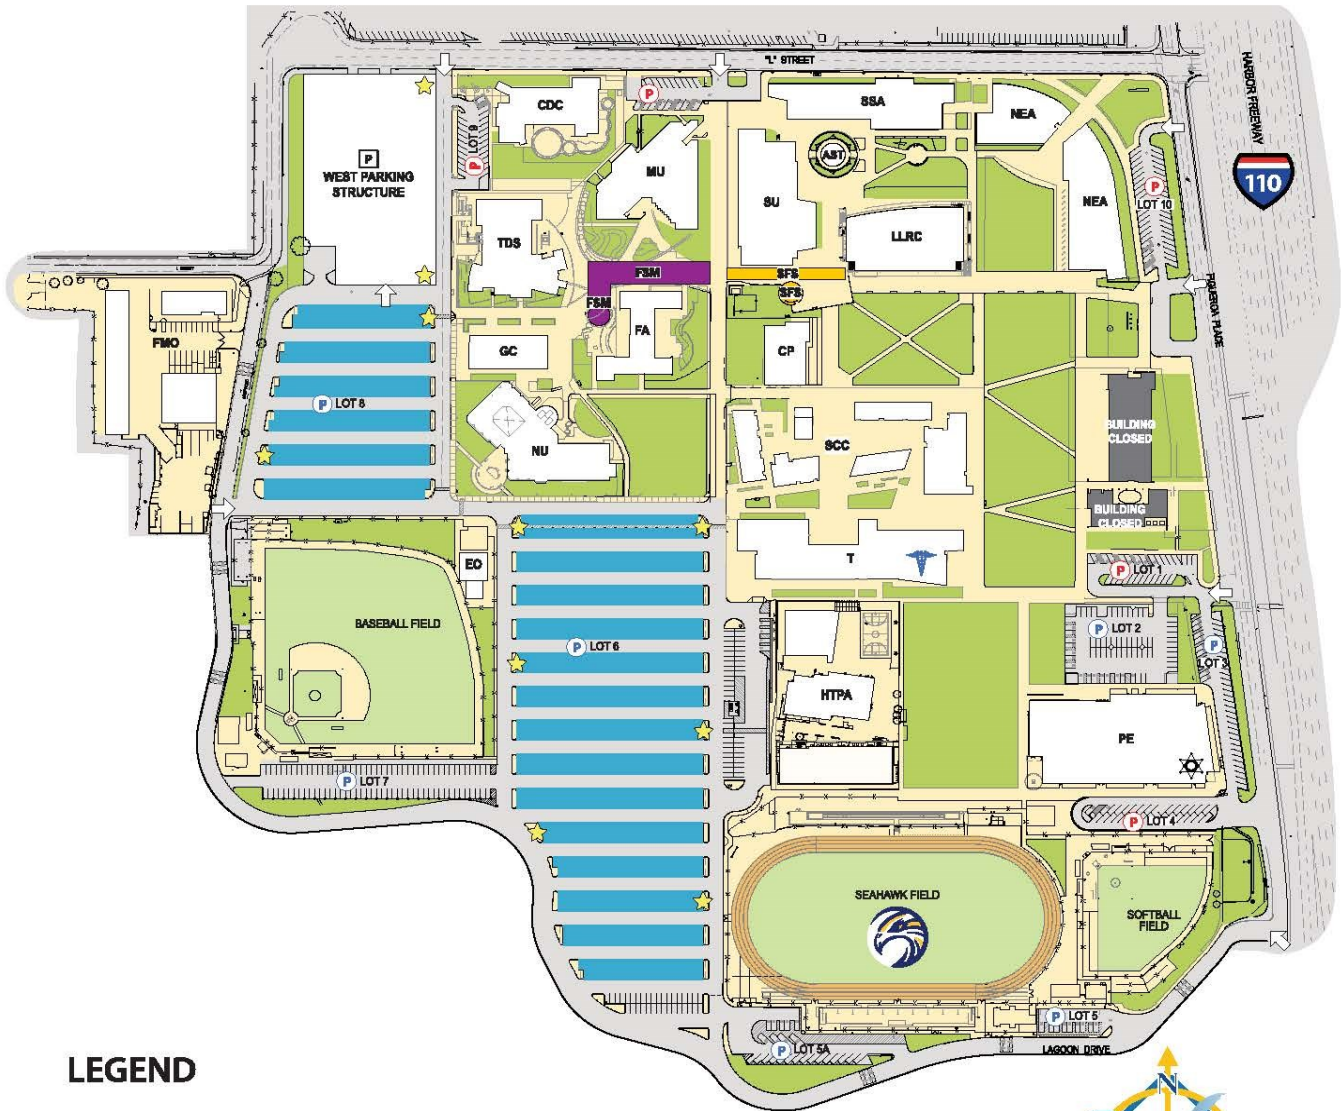

Los Angeles Harbor College
 1111 Figueroa Place, Wilmington, CA 90744

LEGEND

- | | | | |
|------|---------------------------------------|-----|-----------------------------------|
| CP | Central Plant | AST | Planetarium |
| CDC | Child Development Center | PE | PE/Wellness |
| EO | Events Office | SCC | Science Complex |
| FMO | Facilities Maintenance and Operations | ⚔ | Sheriff's Department |
| FA | Fine Arts | (P) | Staff Parking Lot |
| FSM | Freedom of Speech Mall | SFS | Student Freedom of Speech Area |
| GC | General Classrooms | 🏥 | Student Health Center |
| HTPA | Harbor Teacher Preparatory Academy | (P) | Student Parking Lot |
| LLRC | Library/Learning Resource Center | SSA | Student Services & Administration |
| MU | Music | SU | Student Union |
| NEA | Northeast Academic | T | Technology |
| NU | Nursing | TDS | Theater Drama Speech |
| | | ↩ | Vehicle Entry |
| | | (P) | West Parking Structure |

Daily Parking Permit Machines