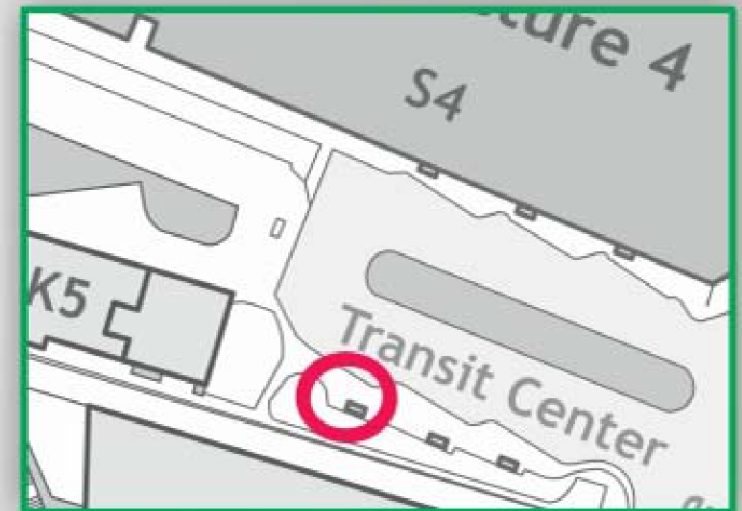

South Gate Shuttle Bus

Effective Monday, September 9, 2013

the South Gate Shuttle Bus will load and unload at the **Transit Center** off of Collegian Ave.

Thank you,

Tom Furukawa

Vice President, Administrative Services
East Los Angeles College