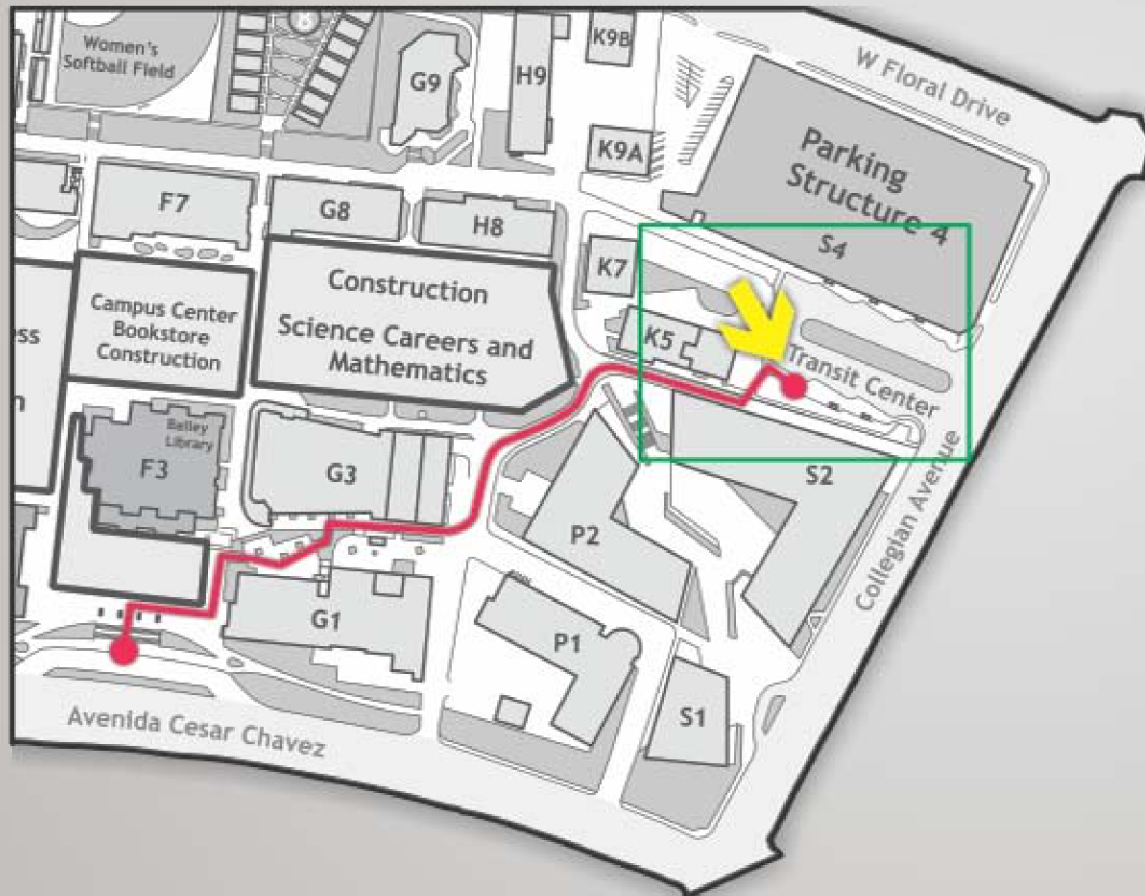

South Gate Shuttle Bus

Effective Monday, September 9, 2013

the South Gate Shuttle Bus will load and unload at the **Transit Center** off of Collegian Ave.

Thank you,

Tom Furukawa

Vice President, Administrative Services
East Los Angeles College