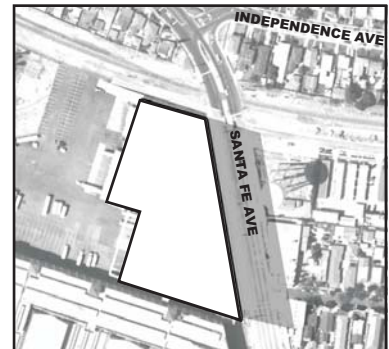

5:00 PM

SOURCE: Google SketchUp and TAHA, 2009

FIGURE 4.1-6

EXISTING BUILDING 4
SUMMER SOLSTICE SHADOWS