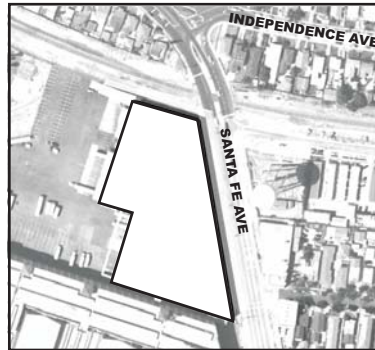

10:00 AM

SOURCE: Google SketchUp and TAHA, 2009

EXISTING BUILDING 4
SUMMER SOLSTICE SHADOWS