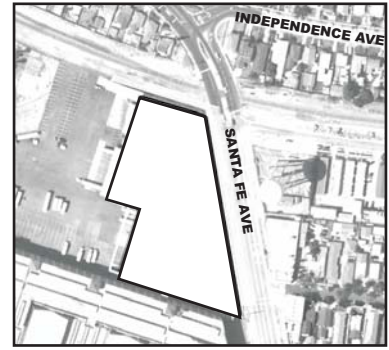

SOURCE: Google SketchUp and TAHA, 2009

EXISTING BUILDING 4
SUMMER SOLSTICE SHADOWS