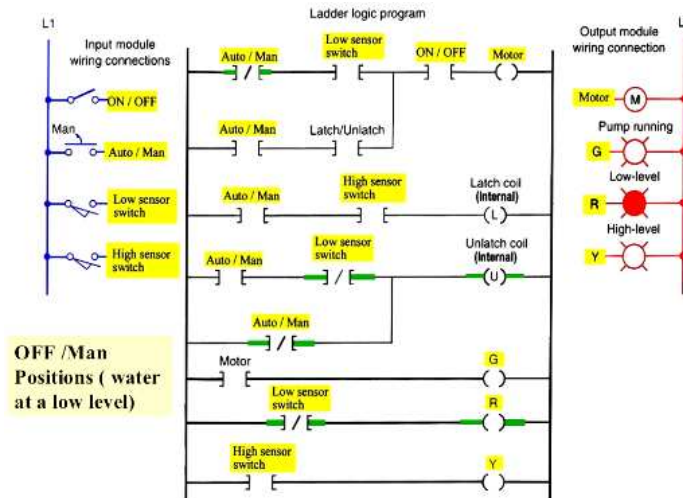

## ENG TEK 151 Basic Programmable Logic Controls (PLC)

**Instructor:** Prof. Ghaforyard, Paravane

**Class Section:** Lecture: 22270 / Lab:22271 / 2 Units

**Class Schedule:** E7-306 April 4<sup>th</sup> - June 9<sup>th</sup> 2025

Fri lecture 8:50 AM - 10:40 AM

Fri lab 10:40 AM - 4:30 PM

**E-Mail:** [ghaforp@laccd.edu](mailto:ghaforp@laccd.edu)

**Course Description:** This course introduces Basic Programmable Logic Controllers, Programming Devices, Ladder Diagrams, and Designing PLC Programs for Automation Processes.