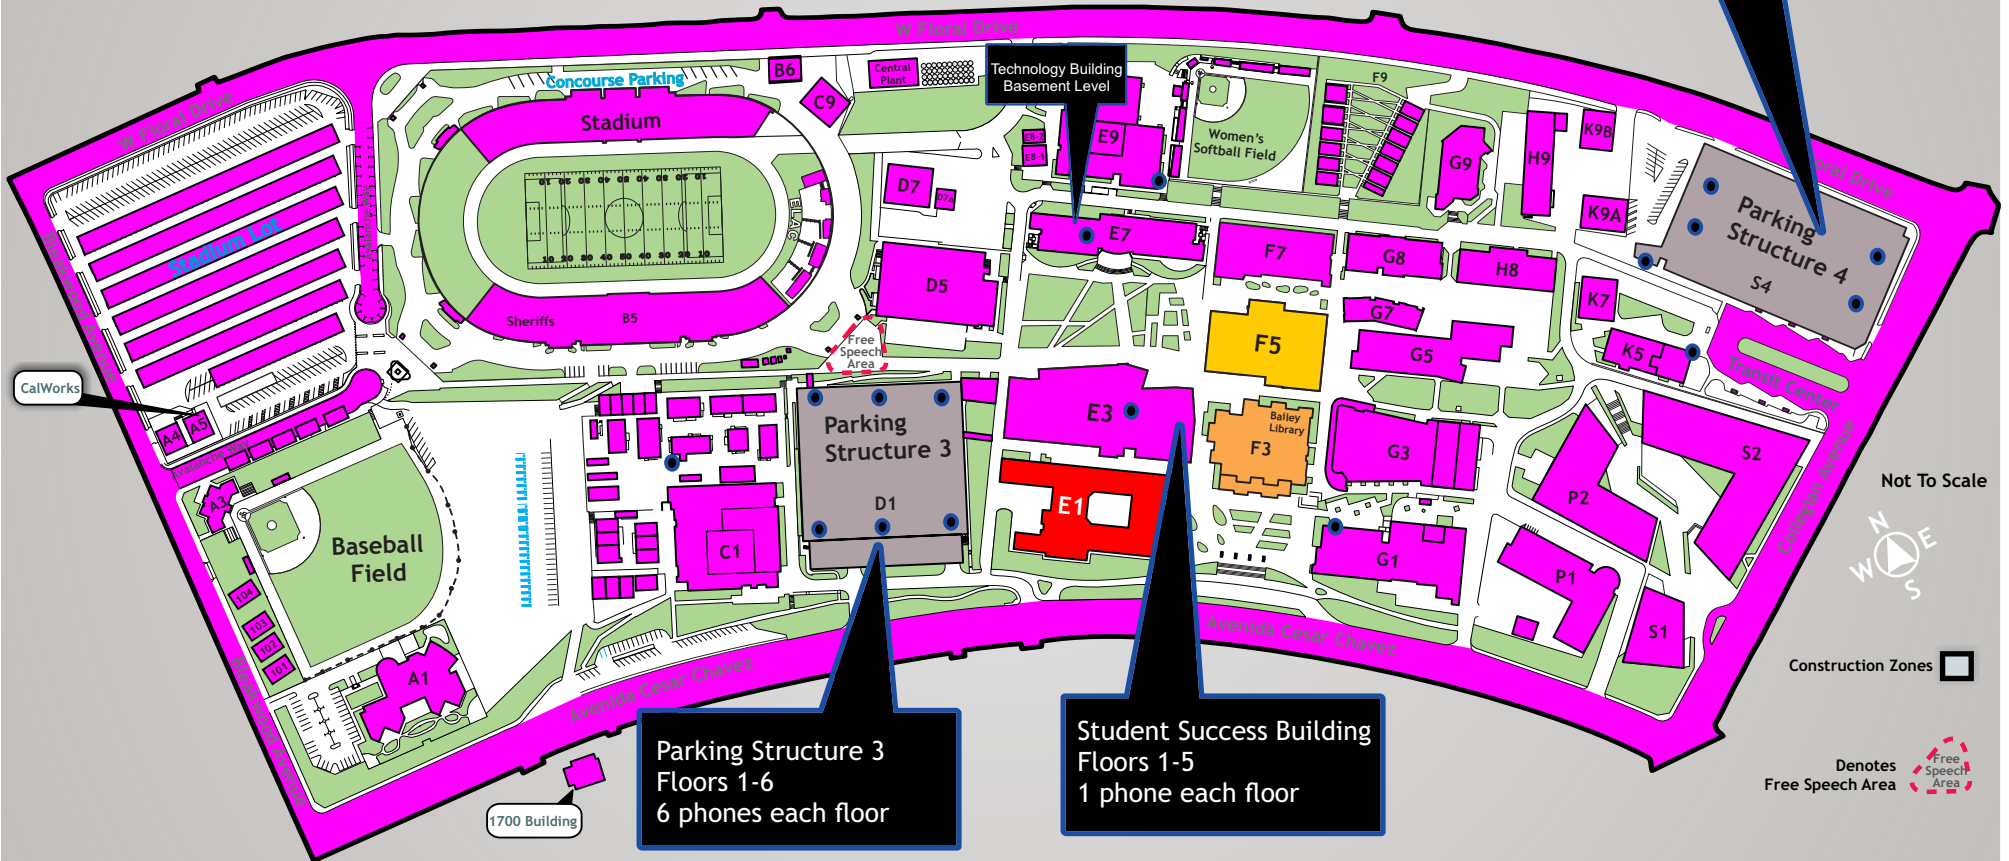

Emergency Phones on Campus

Campus Sheriff:
(323) 265-8800

Parking Structure 4
1st Floor: 4 phones
Floors 2-5: 5 each floor

Not To Scale

Construction Zones

Denotes Free Speech Area

● Emergency Phone Location